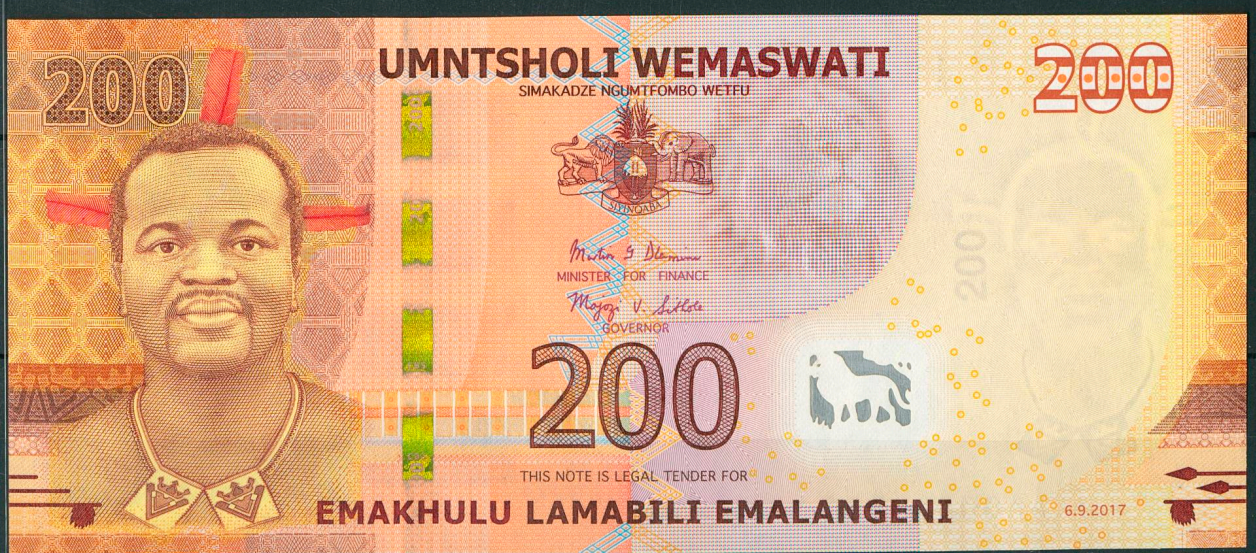

Lote: 255

Subasta Colección Asturica Worldwide #135

VERY INTERESTING set of 26 banknotes from Swaziland of various issues, different qualities.
ESSENTIAL TO EXAM.

2010

2015
VISION 2022

2017
“BANK” en Swazi e Inglés

CENTRAL BANK OF
e SWATINI
2018

MONETARY AUTHORITY
OF SWAZILAND

SOBHUZA II
REV

1974-1978

CENTRAL BANK OF SWAZILAND

1982-1986

REY MSWATI III
Sucesor de SOBHUZA II

1986